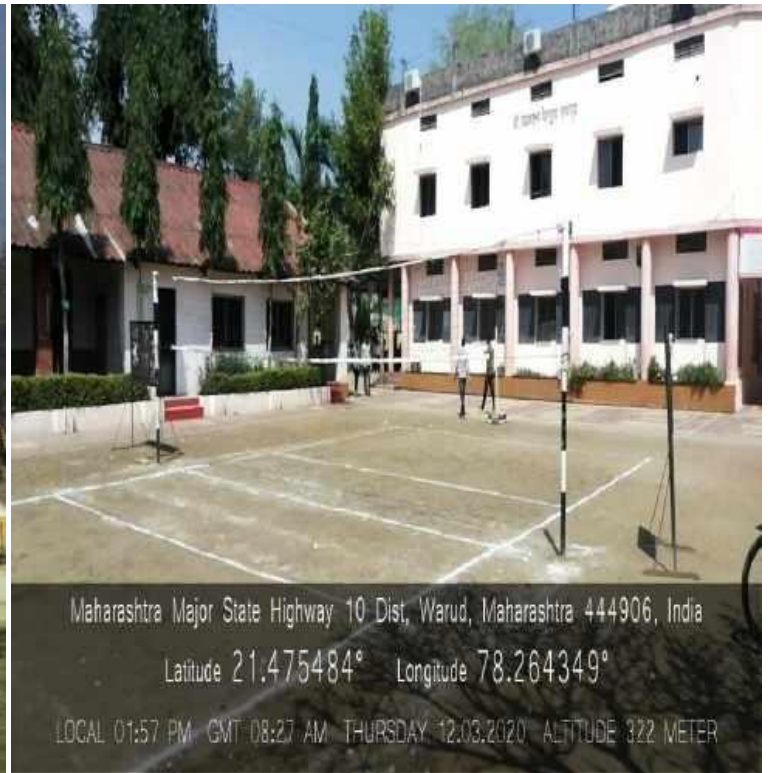

17) Badminton and Kabaddi Playground (No. 146)

Maharashtra Major State Highway 10 Dist, Warud, Maharashtra 444906, India

Latitude 21.475484° Longitude 78.264349°

LOCAL 01:57 PM GMT 08:27 AM THURSDAY 12.03.2020 ALTITUDE 322 METER